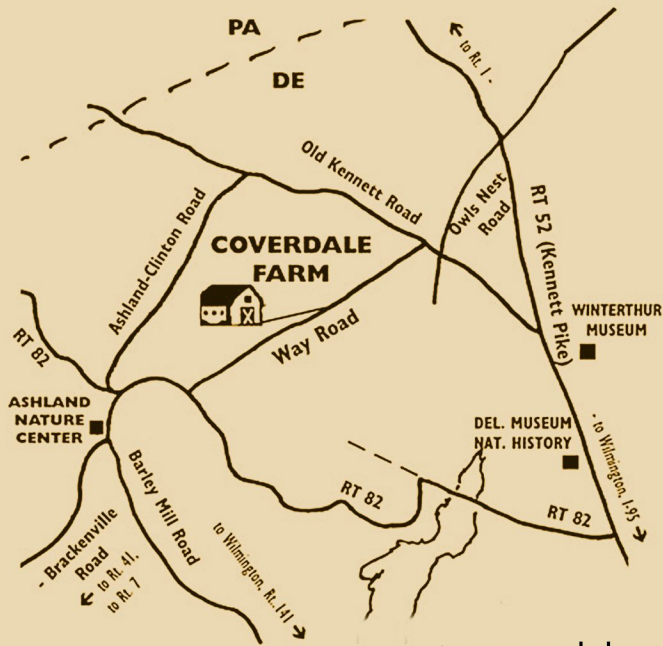

FARM FUN DAYS

Wednesdays, April – November, Noon - 2:30
Coverdale Farm, Way Road, Greenville, DE

Adults \$5 - Child \$3
(ages 2 & up)

DNS Members FREE
(w/ membership card)

DELAWARE
NATURE
SOCIETY 
Educating Today, Preserving for Tomorrow